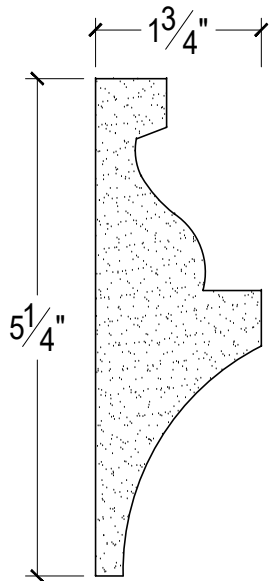

SCALE :2"=1'

SCALE :2"=1'

SCALE :2"=1'

ISOMETRIC

67 Steuben Street  
 Brooklyn, NY 11205  
 T: 718.534.7000  
 F: 718.534.7040  
 www.decocraftusa.com

Design Copyright © Decocraft USA Inc. 2010 All rights reserved

NAME:

**PANEL**

ITEM#

**DC405-568**

MATERIAL:

**PLASTER**

HEIGHT:

**5 1/4"**

PROJECTION:

**1 3/4"**

FACE:

**5 1/4"**

REPEAT:

**N/A**

LENGTH:

**96"**