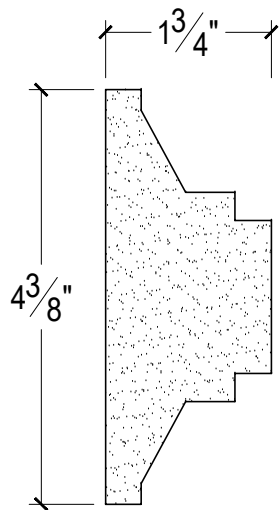

SCALE :2"=1'

SCALE :2"=1'

SCALE :2"=1'

ISOMETRIC

67 Steuben Street
 Brooklyn, NY 11205
 T: 718.534.7000
 F: 718.534.7040
 www.decocraftusa.com

Design Copyright © Decocraft USA Inc. 2010 All rights reserved

NAME:

PANEL

ITEM#

DC404-594

MATERIAL:

PLASTER

HEIGHT:

4 3/8"

PROJECTION:

1 3/4"

FACE:

4 3/8"

REPEAT:

N/A

LENGTH:

96"