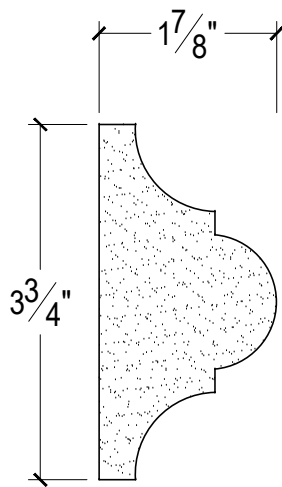

SCALE :2"=1'

SCALE :2"=1'

SCALE :2"=1'

ISOMETRIC

67 Steuben Street  
 Brooklyn, NY 11205  
 T: 718.534.7000  
 F: 718.534.7040  
 www.decocraftusa.com

Design Copyright © Decocraft USA Inc. 2010 All rights reserved

NAME:

**PANEL**

ITEM#

**DC403-569**

MATERIAL:

**PLASTER**

HEIGHT:

**3 3/4"**

PROJECTION:

**1 7/8"**

FACE:

**3 3/4"**

REPEAT:

**N/A**

LENGTH:

**96"**