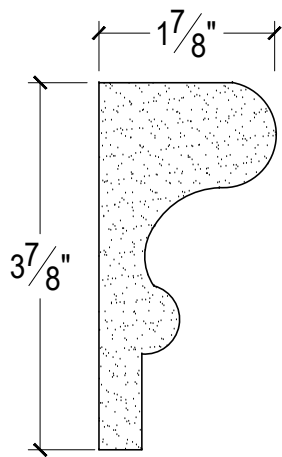

SCALE :2"=1'

SCALE :2"=1'

SCALE :2"=1'

ISOMETRIC

67 Steuben Street
 Brooklyn, NY 11205
 T: 718.534.7000
 F: 718.534.7040
 www.decocraftusa.com

Design Copyright © Decocraft USA Inc. 2010 All rights reserved

NAME:

PANEL

ITEM#

DC403-566

MATERIAL:

PLASTER

HEIGHT:

3 7/8"

PROJECTION:

1 7/8"

FACE:

4"

REPEAT:

N/A

LENGTH:

96"