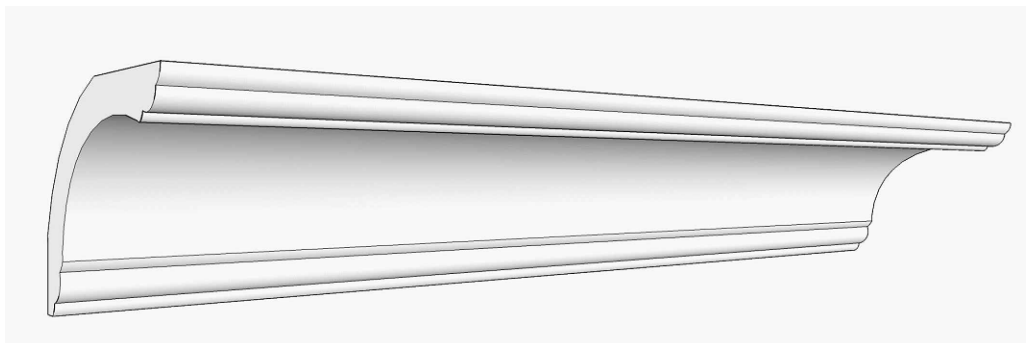

SCALE :2"=1'

SCALE :2"=1'

SCALE :2"=1'

ISOMETRIC

67 Steuben Street
 Brooklyn, NY 11205
 T: 718.534.7000
 F: 718.534.7040
 www.decocraftusa.com

Design Copyright © Decocraft USA Inc. 2010 All rights reserved

NAME:

COVE

ITEM#

DC503-607

MATERIAL:

PLASTER

HEIGHT:
3"

PROJECTION:
4"

FACE:
5"

REPEAT:
N/A

LENGTH:
96"