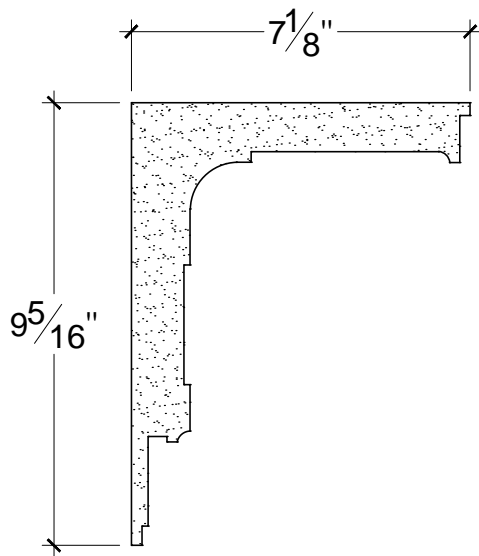

SCALE :3"=1'

SCALE :3"=1'

SCALE :3"=1'

ISOMETRIC

67 Steuben Street  
 Brooklyn, NY 11205  
 T: 718.534.7000  
 F: 718.534.7040  
 www.decocraftusa.com

Design Copyright © Decocraft USA Inc. 2010 All rights reserved

NAME: <b>CROWN</b>	HEIGHT: 9 5/16"
ITEM# <b>DC509-532</b>	PROJECTION: 7 1/8"
MATERIAL: <b>PLASTER</b>	FACE: N/A
	REPEAT: N/A
	LENGTH: 96"