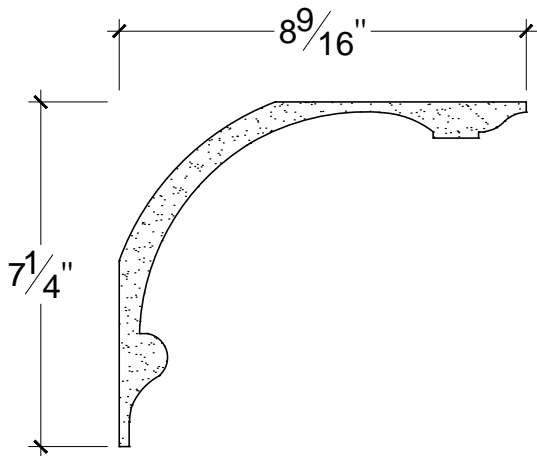

SCALE :3"=1'

SCALE :3"=1'

SCALE :3"=1'

ISOMETRIC

67 Steuben Street  
 Brooklyn, NY 11205  
 T: 718.534.7000  
 F: 718.534.7040  
 www.decocraftusa.com

Design Copyright © Decocraft USA Inc. 2010 All rights reserved

NAME:

**CROWN**

ITEM#

**DC507-456**

MATERIAL:

**PLASTER**

HEIGHT:

7 1/4"

PROJECTION:

8 9/16"

FACE:

N/A

REPEAT:

N/A

LENGTH:

96"