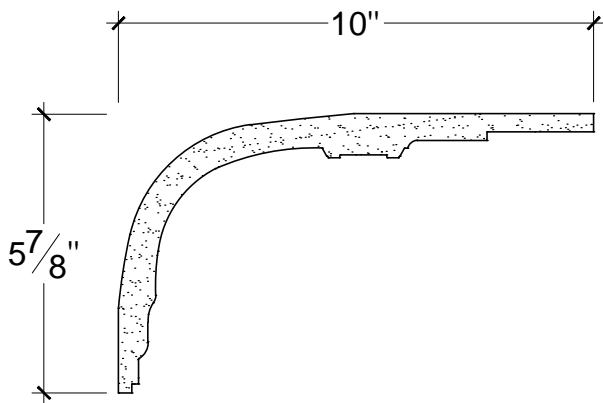

SCALE :3"=1'

SCALE :3"=1'

SCALE :3"=1'

ISOMETRIC

67 Steuben Street
 Brooklyn, NY 11205
 T: 718.534.7000
 F: 718.534.7040
 www.decocraftusa.com

Design Copyright © Decocraft USA Inc. 2010 All rights reserved

NAME:

CROWN

ITEM#

DC505-495

MATERIAL:

PLASTER

HEIGHT:

5 7/8"

PROJECTION:

10"

FACE:

N/A

REPEAT:

N/A

LENGTH:

96"