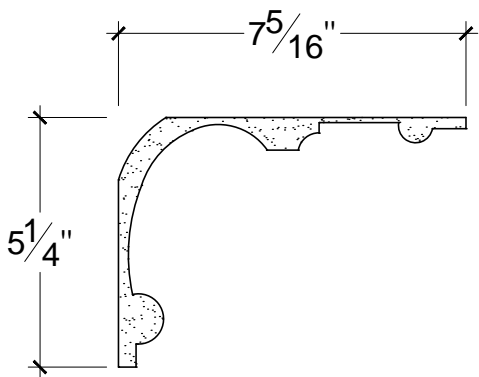

SCALE :3"=1'

SCALE :3"=1'

SCALE :3"=1'

ISOMETRIC

67 Steuben Street
 Brooklyn, NY 11205
 T: 718.534.7000
 F: 718.534.7040
 www.decocraftusa.com

Design Copyright © Decocraft USA Inc. 2010 All rights reserved

NAME:

CROWN

ITEM#

DC505-491

MATERIAL:

PLASTER

HEIGHT:

5 1/4"

PROJECTION:

7 5/16"

FACE:

N/A

REPEAT:

N/A

LENGTH:

96"