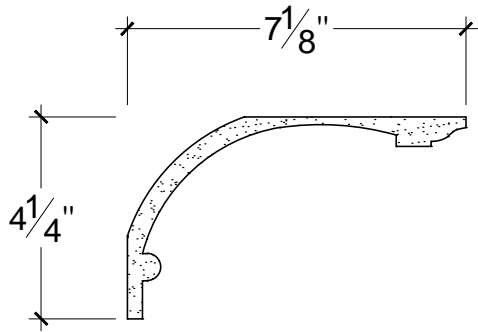

SCALE :3"=1'

SCALE :3"=1'

SCALE :3"=1'

ISOMETRIC

67 Steuben Street  
 Brooklyn, NY 11205  
 T: 718.534.7000  
 F: 718.534.7040  
 www.decocraftusa.com

Design Copyright © Decocraft USA Inc. 2010 All rights reserved

NAME:

**CROWN**

ITEM#

**DC504-456**

MATERIAL:

**PLASTER**

HEIGHT:

4 1/4"

PROJECTION:

7 1/8"

FACE:

N/A

REPEAT:

N/A

LENGTH:

96"