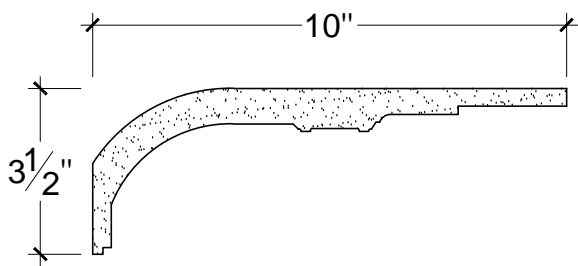

SCALE :3"=1'

SCALE :3"=1'

SCALE :3"=1'

ISOMETRIC

67 Steuben Street  
 Brooklyn, NY 11205  
 T: 718.534.7000  
 F: 718.534.7040  
 www.decocraftusa.com

Design Copyright © Decocraft USA Inc. 2010 All rights reserved

NAME:

**CROWN**

ITEM#

**DC503-495**

MATERIAL:

**PLASTER**

HEIGHT:

**3 1/2"**

PROJECTION:

**10"**

FACE:

**N/A**

REPEAT:

**N/A**

LENGTH:

**96"**