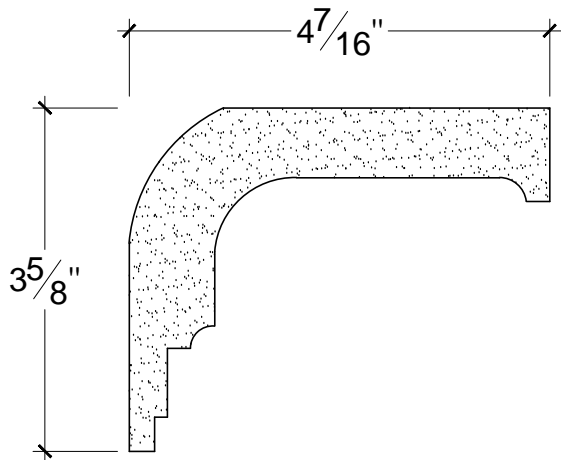

SCALE: 1 = 2

SCALE: 1 = 2

SCALE: 1 = 2

ISOMETRIC

67 Steuben Street  
 Brooklyn, NY 11205  
 T: 718.534.7000  
 F: 718.534.7040  
 www.decocraftusa.com

Design Copyright © Decocraft USA Inc. 2010 All rights reserved

NAME:

**CROWN**

ITEM#

**DC503-492**

MATERIAL:

**PLASTER**

HEIGHT:

**3 5/8"**

PROJECTION:

**4 7/16"**

FACE:

**N/A**

REPEAT:

**N/A**

LENGTH:

**96"**