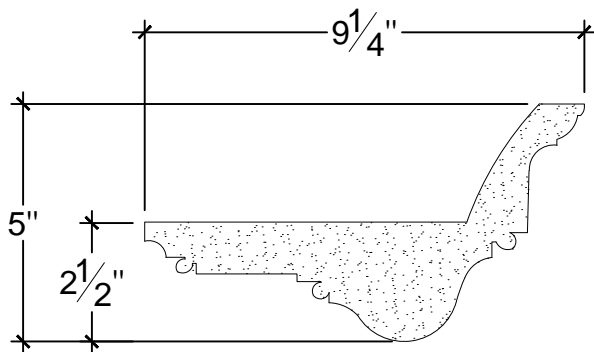

SCALE :3"=1'

SCALE :3"=1'

SCALE :3"=1'

ISOMETRIC

67 Steuben Street
 Brooklyn, NY 11205
 T: 718.534.7000
 F: 718.534.7040
 www.decocraftusa.com

Design Copyright © Decocraft USA Inc. 2010 All rights reserved

NAME:

CROWN

ITEM#

DC505-521

MATERIAL:

PLASTER

HEIGHT:

5"

PROJECTION:

9 1/4"

FACE:

N/A

REPEAT:

N/A

LENGTH:

96"