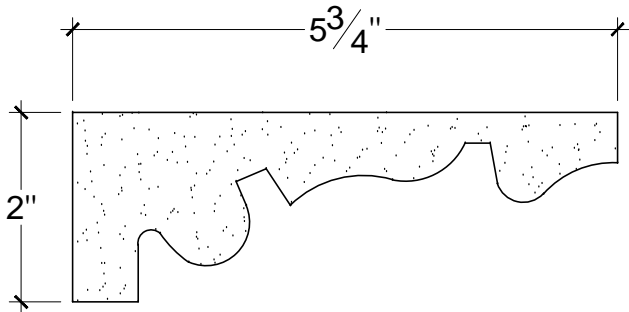

SCALE: 1 = 2

SCALE: 1 = 2

SCALE 1 = 2

ISOMETRIC

67 Steuben Street
 Brooklyn, NY 11205
 T: 718.534.7000
 F: 718.534.7040
 www.decocraftusa.com

Design Copyright © Decocraft USA Inc. 2010 All rights reserved

NAME:

CROWN

ITEM#

DC502-538

MATERIAL:

PLASTER

HEIGHT:

2"

PROJECTION:

5 3/4"

FACE:

N/A

REPEAT:

N/A

LENGTH:

96"