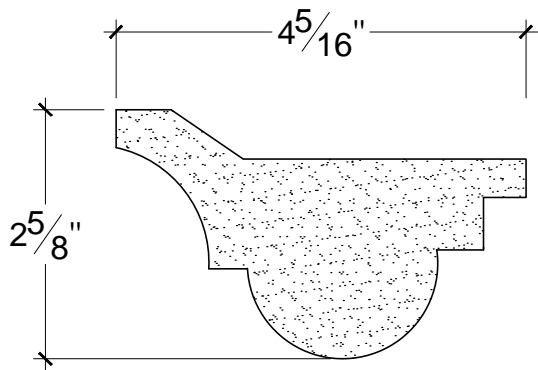

SCALE: 1 = 2

SCALE: 1 = 2

SCALE: 1 = 2

ISOMETRIC

67 Steuben Street
Brooklyn, NY 11205
T: 718.534.7000
F: 718.534.7040
www.decocraftusa.com

Design Copyright © Decocraft USA Inc. 2010 All rights reserved

NAME:

COVE LIGHTING

ITEM#

DC502-473

MATERIAL:

PLASTER

HEIGHT:

2 5/8"

PROJECTION:

4 5/16"

FACE:

N/A

REPEAT:

N/A

LENGTH:

96"