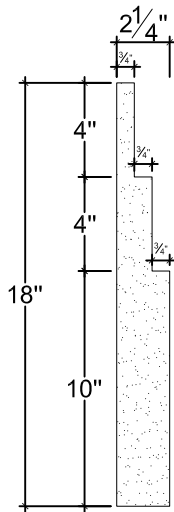

SCALE :1  
 $\frac{1}{2}''=1'$

SCALE :1  
 $\frac{1}{2}''=1'$

SCALE :1  
 $\frac{1}{2}''=1'$

ISOMETRIC

67 Steuben Street  
 Brooklyn, NY 11205  
 T: 718.534.7000  
 F: 718.534.7040  
 www.decocraftusa.com

Design Copyright © Decocraft USA Inc. 2010 All rights reserved

NAME:

PANEL

ITEM#

DC418-182A

MATERIAL:

PLASTER

HEIGHT:

18"

PROJECTION:

2 1/4"

FACE:

N/A

REPEAT:

N/A

LENGTH:

96"