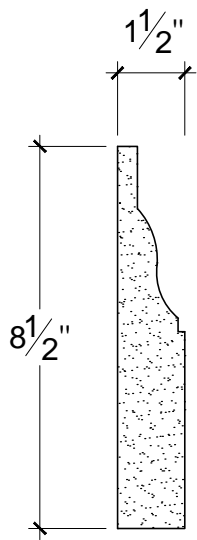

SCALE :3"=1'

SCALE :3"=1'

SCALE :3"=1'

ISOMETRIC

67 Steuben Street
 Brooklyn, NY 11205
 T: 718.534.7000
 F: 718.534.7040
 www.decocraftusa.com

Design Copyright © Decocraft USA Inc. 2010 All rights reserved

NAME:	PANEL	HEIGHT:	8 1/2"
ITEM#	DC408-492	PROJECTION:	1 1/2"
MATERIAL:	PLASTER	FACE:	N/A
		REPEAT:	N/A
		LENGTH:	96"