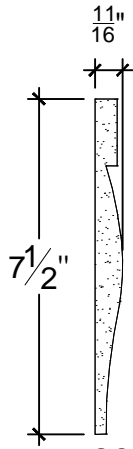

SCALE :3"=1'

SCALE :3"=1'

SCALE :3"=1'

ISOMETRIC

67 Steuben Street
 Brooklyn, NY 11205
 T: 718.534.7000
 F: 718.534.7040
 www.decocraftusa.com

Design Copyright © Decocraft USA Inc. 2010 All rights reserved

NAME:

PANEL

ITEM#

DC401-489

MATERIAL:

PLASTER

HEIGHT:

7 1/2"

PROJECTION:

11/16"

FACE:

N/A

REPEAT:

N/A

LENGTH:

96"