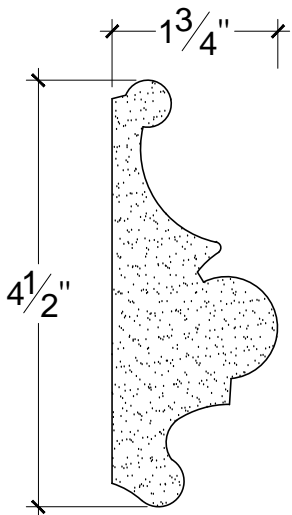

SCALE: 1 = 2

SCALE: 1 = 2

SCALE: 1 = 2

ISOMETRIC

67 Steuben Street
 Brooklyn, NY 11205
 T: 718.534.7000
 F: 718.534.7040
 www.decocraftusa.com

Design Copyright © Decocraft USA Inc. 2010 All rights reserved

NAME:

PANEL

ITEM#

DC404-494

MATERIAL:

PLASTER

HEIGHT:

4 1/2"

PROJECTION:

1 3/4"

FACE:

N/A

REPEAT:

N/A

LENGTH:

96"