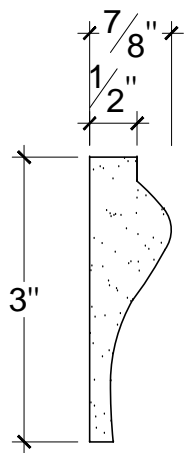

SCALE :2 = 1

SCALE :2 = 1

SCALE :2 = 1

ISOMETRIC

67 Steuben Street
 Brooklyn, NY 11205
 T: 718.534.7000
 F: 718.534.7040
 www.decocraftusa.com

Design Copyright © Decocraft USA Inc. 2010 All rights reserved

NAME:

PANEL

ITEM#

DC403-535

MATERIAL:

PLASTER

HEIGHT:
3"

PROJECTION:
7/8"

FACE:
N/A

REPEAT:
N/A

LENGTH:
96"