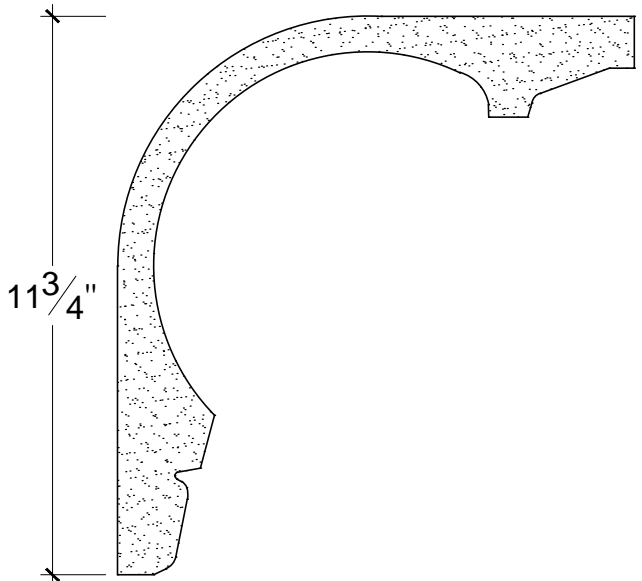

SCALE :3"=1'

SCALE :3"=1'

SCALE :3"=1'

ISOMETRIC

67 Steuben Street  
 Brooklyn, NY 11205  
 T: 718.534.7000  
 F: 718.534.7040  
 www.decocraftusa.com

Design Copyright © Decocraft USA Inc. 2010 All rights reserved

NAME:

**COVE**

ITEM#

**DC511-529**

MATERIAL:

**PLASTER**

HEIGHT:

11 3/4"

PROJECTION:

10 7/8"

FACE:

N/A

REPEAT:

N/A

LENGTH:

96"