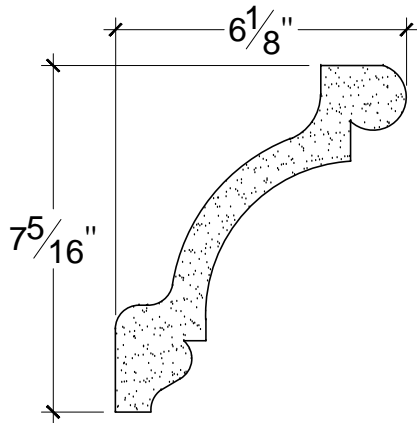

SCALE :3"=1'

SCALE :3"=1'

SCALE :3"=1'

ISOMETRIC

67 Steuben Street
 Brooklyn, NY 11205
 T: 718.534.7000
 F: 718.534.7040
 www.decocraftusa.com

Design Copyright © Decocraft USA Inc. 2010 All rights reserved

NAME:

COVE

ITEM#

DC507-526

MATERIAL:

PLASTER

HEIGHT:

7 5/16"

PROJECTION:

6 1/8"

FACE:

N/A

REPEAT:

N/A

LENGTH:

96"