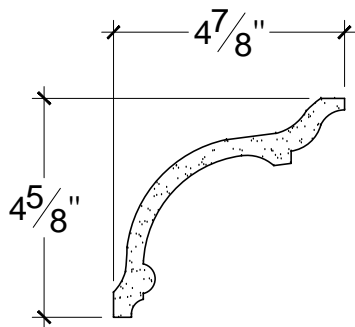

SCALE :3"=1'

SCALE :3"=1'

SCALE :3"=1'

ISOMETRIC

67 Steuben Street
 Brooklyn, NY 11205
 T: 718.534.7000
 F: 718.534.7040
 www.decocraftusa.com

Design Copyright © Decocraft USA Inc. 2010 All rights reserved

NAME:

COVE

ITEM#

DC504-040

MATERIAL:

PLASTER

HEIGHT:

4 5/8"

PROJECTION:

4 7/8"

FACE:

N/A

REPEAT:

N/A

LENGTH:

96"