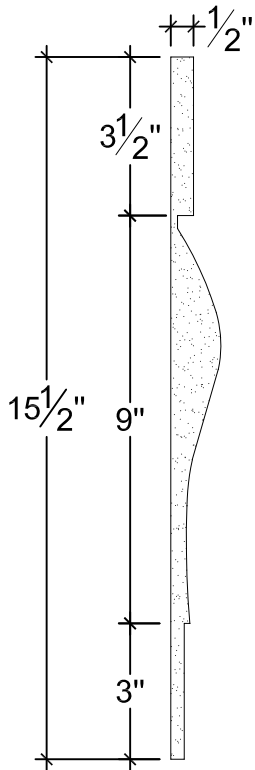

SCALE :3"=1'

SCALE :3"=1' SCALE :3"=1'

ISOMETRIC

67 Steuben Street  
 Brooklyn, NY 11205  
 T: 718.534.7000  
 F: 718.534.7040  
 www.decocraftusa.com

Design Copyright © Decocraft USA Inc. 2010 All rights reserved

NAME:

**PANEL**

ITEM#

**DC415-488B**

MATERIAL:

**PLASTER**

HEIGHT:

15 1/2"

PROJECTION:

1/2"

FACE:

N/A

REPEAT:

N/A

LENGTH:

96"