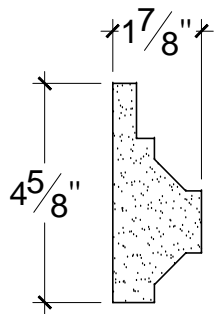

SCALE :3"=1'

SCALE :3"=1'

SCALE :3"=1'

ISOMETRIC

67 Steuben Street
 Brooklyn, NY 11205
 T: 718.534.7000
 F: 718.534.7040
 www.decocraftusa.com

Design Copyright © Decocraft USA Inc. 2010 All rights reserved

NAME:

PANEL

ITEM#

DC404-528

MATERIAL:

PLASTER

HEIGHT:

4 5/8"

PROJECTION:

1 7/8"

FACE:

N/A

REPEAT:

N/A

LENGTH:

96"