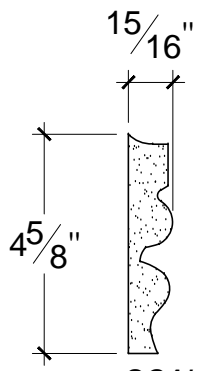

SCALE :3"=1'

SCALE :3"=1'

SCALE :3"=1'

ISOMETRIC

67 Steuben Street  
 Brooklyn, NY 11205  
 T: 718.534.7000  
 F: 718.534.7040  
 www.decocraftusa.com

Design Copyright © Decocraft USA Inc. 2010 All rights reserved

NAME:	<b>PANEL</b>	HEIGHT:	4 5/8"
ITEM#	<b>DC404-527</b>	PROJECTION:	15/16"
MATERIAL:	<b>PLASTER</b>	FACE:	N/A
		REPEAT:	N/A
		LENGTH:	96"