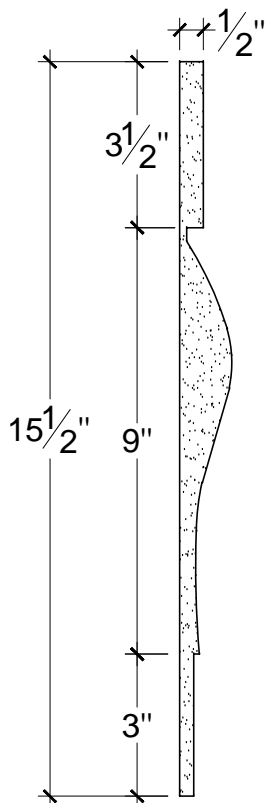

SCALE :3"=1'

SCALE :3"=1' SCALE :3"=1'

ISOMETRIC

67 Steuben Street
 Brooklyn, NY 11205
 T: 718.534.7000
 F: 718.534.7040
 www.decocraftusa.com

Design Copyright © Decocraft USA Inc. 2010 All rights reserved

NAME:

PANEL

ITEM#

DC401-488B

MATERIAL:

PLASTER

HEIGHT:

15 1/2"

PROJECTION:

1/2"

FACE:

N/A

REPEAT:

N/A

LENGTH:

96"