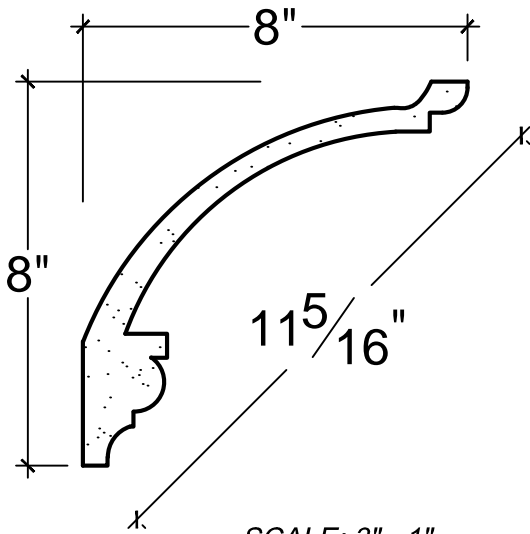

SCALE: 3" - 1"

SCALE: 3" - 1"

SCALE: 3" - 1"

67 Steuben Street
 Brooklyn, NY 11205
 P 718.534.7000
 F 718.534.7040
 www.decocraftusa.com

Design Copyright © Deco Craft USA Inc.2010.All rights reserved

NAME:

COVE

ITEM#

DC508-418

MATERIAL:

PLASTER

HEIGHT:

8"

PROJECTION:

8"

FACE:

11.5/16"

REPEAT:

N/A

LENGTH:

96"