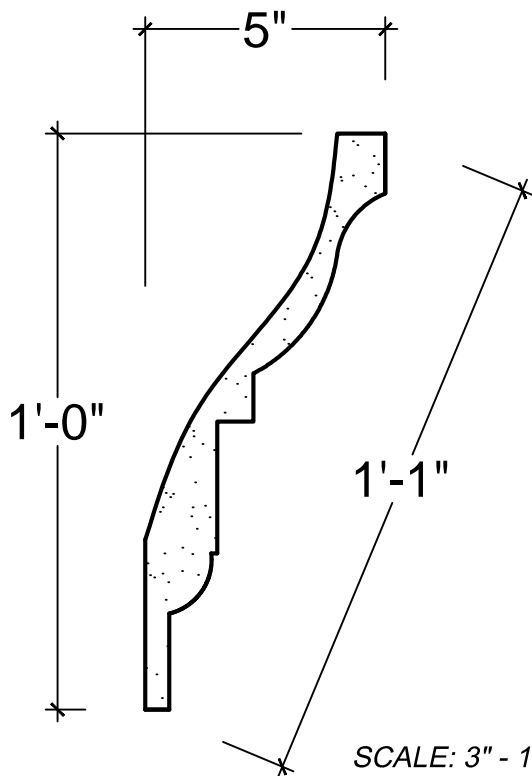

SCALE: 3" - 1"

SCALE: 3" - 1"

SCALE: 3" - 1"

67 Steuben Street  
 Brooklyn, NY 11205  
 P 718.534.7000  
 F 718.534.7040  
 www.decocraftusa.com

Design Copyright © Deco Craft USA Inc.2010.All rights reserved

NAME:	<b>CROWN</b>	HEIGHT:	12"
ITEM#	<b>DC512-425</b>	PROJECTION:	5"
MATERIAL:	<b>PLASTER</b>	FACE:	13"
		REPEAT:	N/A
		LENGTH:	96"