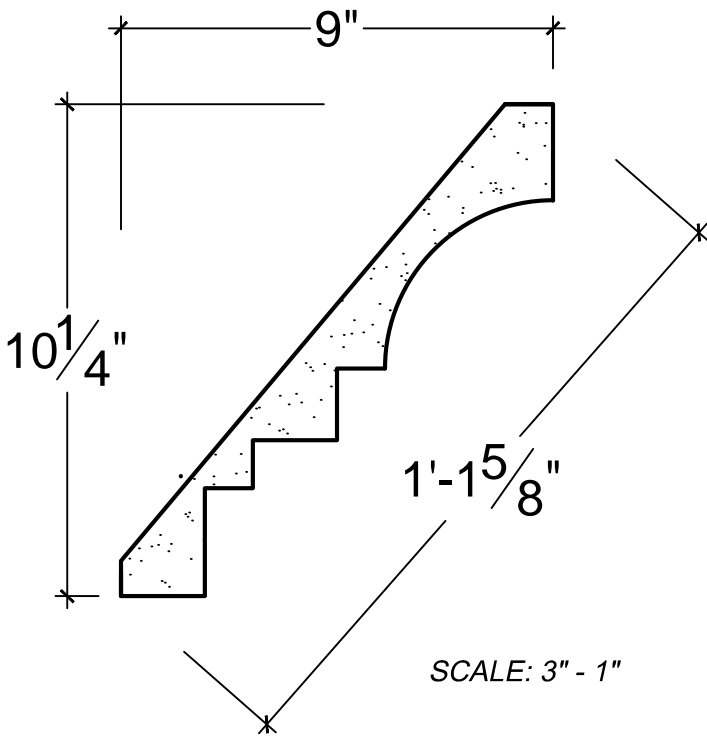

SCALE: 3" - 1"

SCALE: 3" - 1"

SCALE: 3" - 1"

67 Steuben Street  
 Brooklyn, NY 11205  
 P 718.534.7000  
 F 718.534.7040  
 www.decocraftusa.com

Design Copyright © Deco Craft USA Inc.2010.All rights reserved

NAME:

**CROWN**

ITEM#

**DC510-422**

MATERIAL:

**PLASTER**

HEIGHT:

10. 1/4"

PROJECTION:

9"

FACE:

13. 5/8"

REPEAT:

N/A

LENGTH:

96"