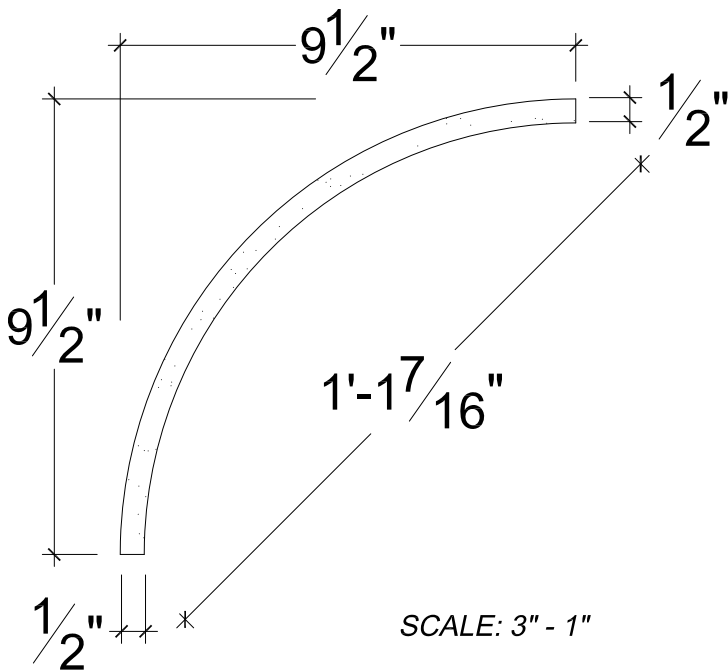

SCALE: 3" - 1"

SCALE: 3" - 1"

SCALE: 3" - 1"

67 Steuben Street  
 Brooklyn, NY 11205  
 P 718.534.7000  
 F 718.534.7040  
 www.decocraftusa.com

Design Copyright © Deco Craft USA Inc. 2010. All rights reserved

NAME:

**COVE**

ITEM#

**DC509-121**

MATERIAL:

**PLASTER**

HEIGHT:

9. 1/2"

PROJECTION:

9. 1/2"

FACE:

13. 7/16"

REPEAT:

N/A

LENGTH:

96"