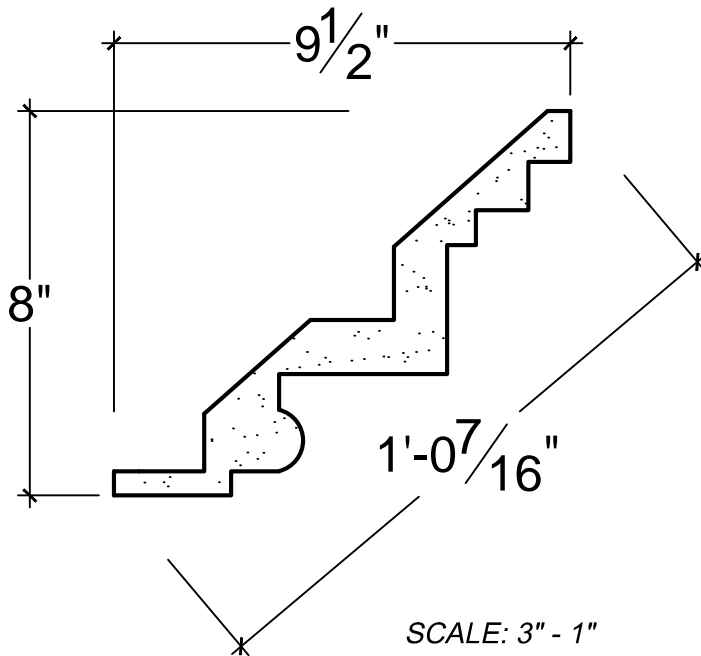

SCALE: 3" - 1"

SCALE: 3" - 1"

SCALE: 3" - 1"

67 Steuben Street
 Brooklyn, NY 11205
 P 718.534.7000
 F 718.534.7040
 www.decocraftusa.com

Design Copyright © Deco Craft USA Inc.2010.All rights reserved

NAME:

CROWN

ITEM#

DC508-424

MATERIAL:

PLASTER

HEIGHT:

8"

PROJECTION:

9. 1/2"

FACE:

12. 7/16"

REPEAT:

N/A

LENGTH:

96"