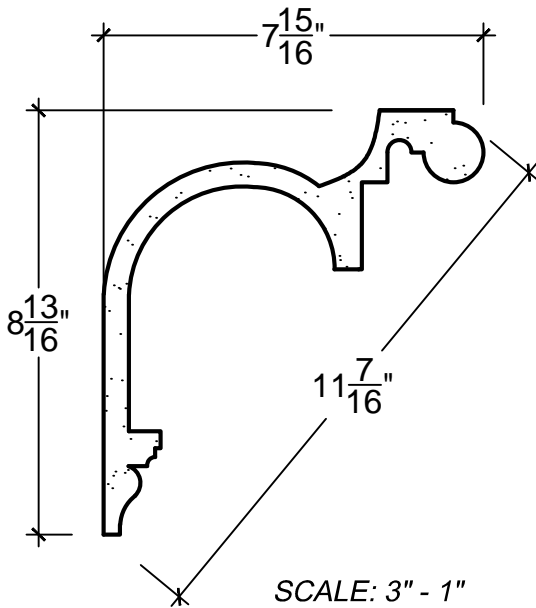

SCALE: 3" - 1"

SCALE: 3" - 1"

SCALE: 3" - 1"

67 Steuben Street  
 Brooklyn, NY 11205  
 P 718.534.7000  
 F 718.534.7040  
 www.decocraftusa.com

Design Copyright © Deco Craft USA Inc.2010.All rights reserved

NAME:

**COVE**

ITEM#

**DC508-420**

MATERIAL:

**PLASTER**

HEIGHT:

8. 13/16"

PROJECTION:

7. 15/16"

FACE:

11. 7/16"

REPEAT:

N/A

LENGTH:

96"