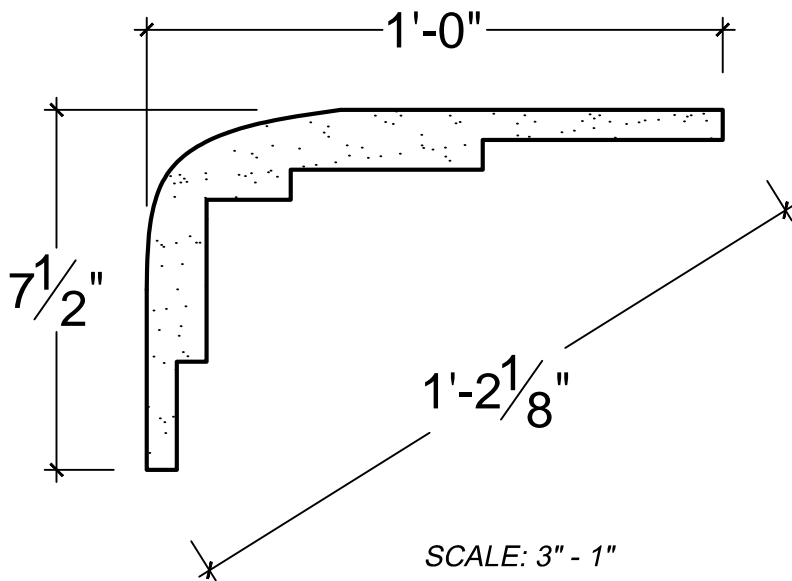

SCALE: 3" - 1"

SCALE: 3" - 1"

SCALE: 3" - 1"

67 Steuben Street
 Brooklyn, NY 11205
 P 718.534.7000
 F 718.534.7040
 www.decocraftusa.com

Design Copyright © Deco Craft USA Inc.2010.All rights reserved

NAME:	CROWN	HEIGHT:	7. 1/2"
ITEM#	DC507-212	PROJECTION:	12"
MATERIAL:	PLASTER	FACE:	14. 1/8"
		REPEAT:	N/A
		LENGTH:	96"