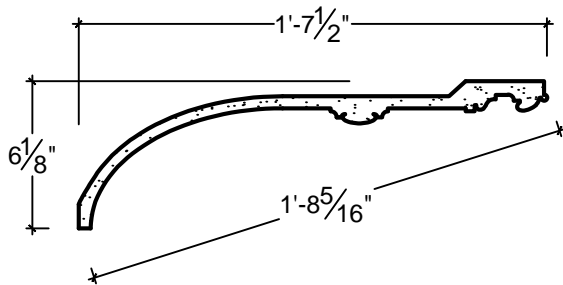

SCALE: 1 1/2" - 1"

SCALE: 1 1/2" - 1"

SCALE: 1 1/2" - 1"

67 Steuben Street
 Brooklyn, NY 11205
 P 718.534.7000
 F 718.534.7040
 www.decocraftusa.com

Design Copyright © Deco Craft USA Inc.2010.All rights reserved

NAME:	COVE	HEIGHT:	6. 1/8"
ITEM#	DC506-408	PROJECTION:	19. 1/2"
MATERIAL:	PLASTER	FACE:	20. 5/16"
		REPEAT:	N/A
		LENGTH:	96"