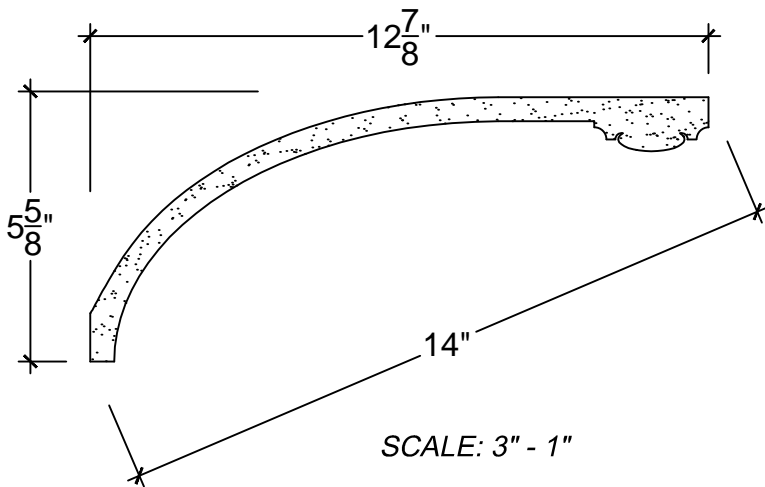

SCALE: 3" - 1"

SCALE: 3" - 1"

SCALE: 3" - 1"

67 Steuben Street
 Brooklyn, NY 11205
 P 718.534.7000
 F 718.534.7040
 www.decocraftusa.com

Design Copyright © Deco Craft USA Inc.2010.All rights reserved

NAME:

COVE

ITEM#

DC505-407

MATERIAL:

PLASTER

HEIGHT:

5. 5/8"

PROJECTION:

12. 7/8"

FACE:

14"

REPEAT:

N/A

LENGTH:

96"