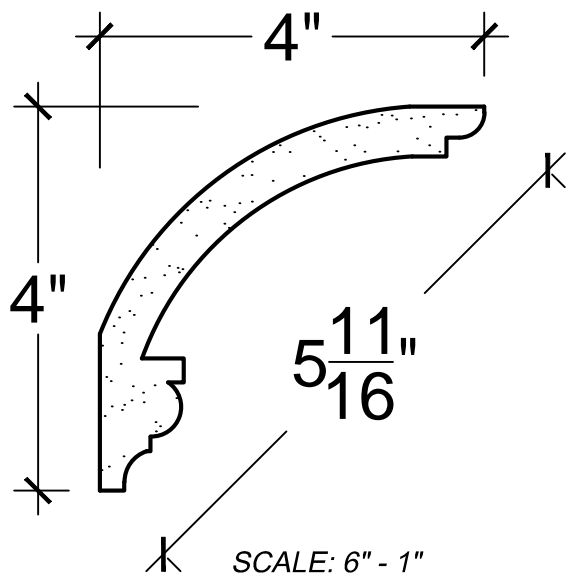

SCALE: 6" - 1"

SCALE: 6" - 1"

SCALE: 6" - 1"

67 Steuben Street
 Brooklyn, NY 11205
 P 718.534.7000
 F 718.534.7040
 www.decocraftusa.com

Design Copyright © Deco Craft USA Inc.2010.All rights reserved

NAME:	COVE	HEIGHT:	4"
ITEM#	DC504-418	PROJECTION:	4"
MATERIAL:	PLASTER	FACE:	5. 11/16"
		REPEAT:	N/A
		LENGTH:	96"