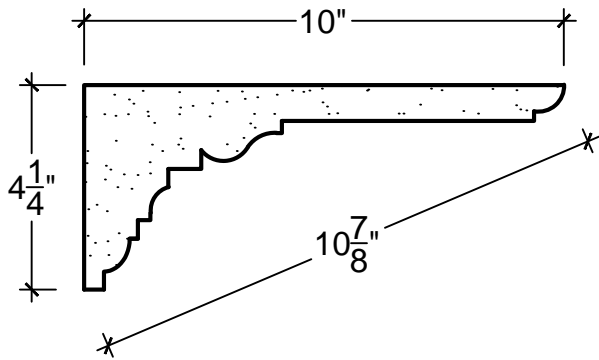

SCALE: 1:1

SCALE: 1:1

SCALE: 1:1

67 Steuben Street  
 Brooklyn, NY 11205  
 P 718.534.7000  
 F 718.534.7040  
 www.decocraftusa.com

Design Copyright © Deco Craft USA Inc.2010.All rights reserved

NAME:

**CROWN**

ITEM#

**DC504-417**

MATERIAL:

**PLASTER**

HEIGHT:

4. 1/4"

PROJECTION:

10"

FACE:

10. 7/8"

REPEAT:

N/A

LENGTH:

96"