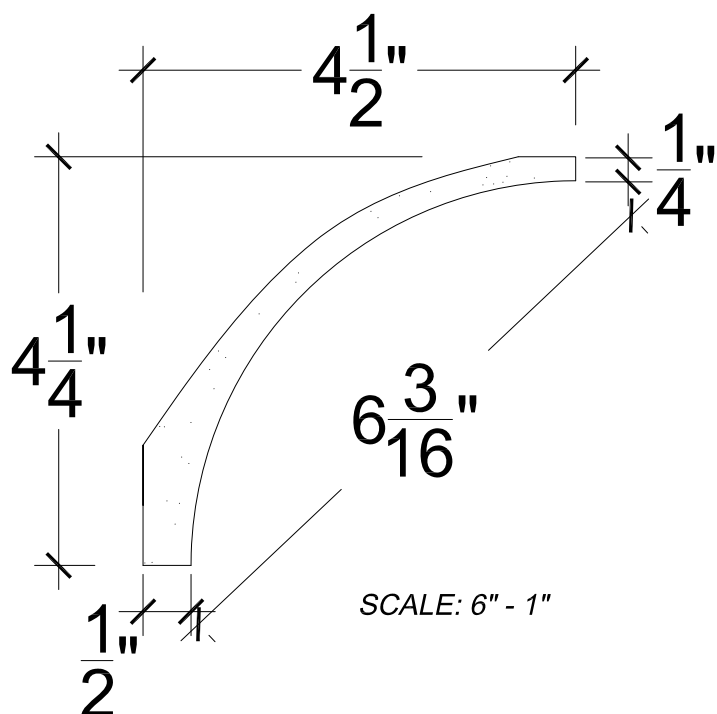

SCALE: 6" - 1"

SCALE: 6" - 1"

SCALE: 6" - 1"

67 Steuben Street  
 Brooklyn, NY 11205  
 P 718.534.7000  
 F 718.534.7040  
 www.decocraftusa.com

Design Copyright © Deco Craft USA Inc. 2010. All rights reserved

NAME:	COVE	HEIGHT:	4. 1/4"
ITEM#	DC504-121D	PROJECTION:	4. 1/2"
MATERIAL:	PLASTER	FACE:	6. 3/16"
		REPEAT:	N/A
		LENGTH:	96"