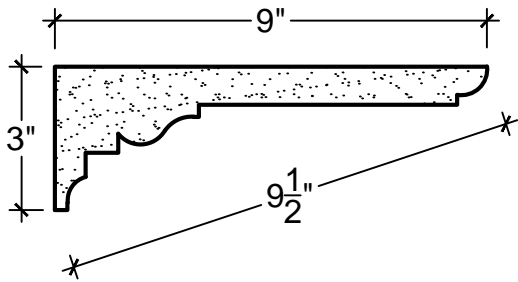

SCALE: 3" - 1"

SCALE: 3" - 1"

SCALE: 3" - 1"

67 Steuben Street
 Brooklyn, NY 11205
 P 718.534.7000
 F 718.534.7040
 www.decocraftusa.com

Design Copyright © Deco Craft USA Inc.2010.All rights reserved

NAME:	CROWN	HEIGHT:	3"
ITEM#	DC503-417	PROJECTION:	9"
MATERIAL:	PLASTER	FACE:	9. 1/2"
		REPEAT:	N/A
		LENGTH:	96"