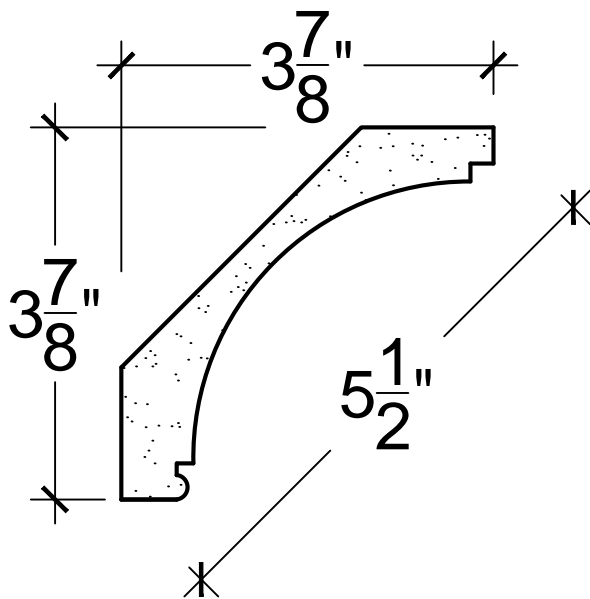

SCALE: 6" - 1"

SCALE: 6" - 1"

SCALE: 6" - 1"

67 Steuben Street  
 Brooklyn, NY 11205  
 P 718.534.7000  
 F 718.534.7040  
 www.decocraftusa.com

Design Copyright © Deco Craft USA Inc.2010.All rights reserved

NAME:	CROWN	HEIGHT:	3. 7/8"
ITEM#	DC503-307B	PROJECTION:	3. 7/8"
MATERIAL:	PLASTER	FACE:	5. 1/2"
		REPEAT:	N/A
		LENGTH:	96"