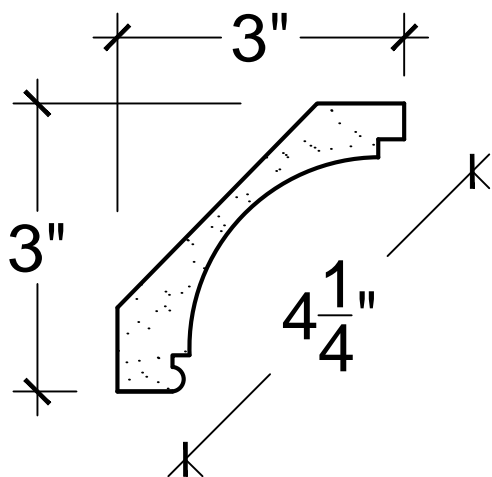

SCALE: 6" - 1"

SCALE: 6" - 1"

SCALE: 6" - 1"

67 Steuben Street
 Brooklyn, NY 11205
 P 718.534.7000
 F 718.534.7040
 www.decocraftusa.com

Design Copyright © Deco Craft USA Inc.2010.All rights reserved

NAME:

COVE

ITEM#

DC503-307

MATERIAL:

PLASTER

HEIGHT:

3"

PROJECTION:

3"

FACE:

4. 1/4"

REPEAT:

N/A

LENGTH:

96"