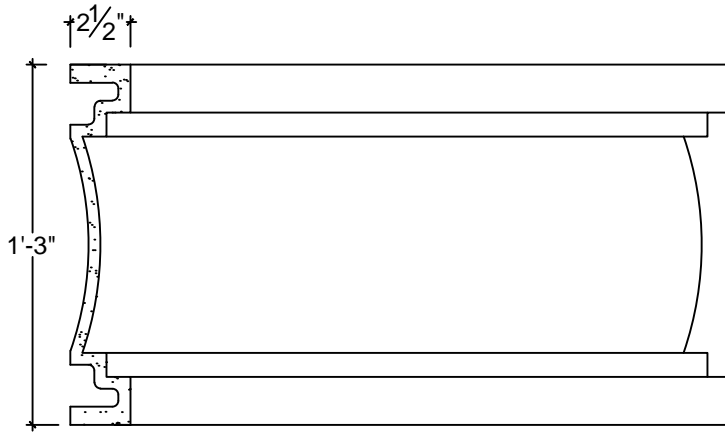

SCALE: 1 1/2" - 1"

SCALE: 1 1/2" - 1"

67 Steuben Street  
 Brooklyn, NY 11205  
 P 718.534.7000  
 F 718.534.7040  
 www.decocraftusa.com

Design Copyright © Deco Craft USA Inc.2010.All rights reserved

NAME:	PANEL	HEIGHT:	15"
ITEM#	DC415-426	PROJECTION:	2. 1/2"
MATERIAL:	PLASTER	FACE:	N/A
		REPEAT:	N/A
		LENGTH:	60"