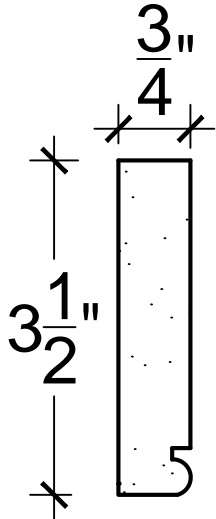

SCALE: 6" - 1"

SCALE: 6" - 1"

SCALE: 6" - 1"

67 Steuben Street
Brooklyn, NY 11205
P 718.534.7000
F 718.534.7040
www.decocraftusa.com

Design Copyright © Deco Craft USA Inc.2010.All rights reserved

NAME:

PANEL

ITEM#

DC403-307

MATERIAL:

PLASTER

HEIGHT:

3. 1/2"

PROJECTION:

3/4"

FACE:

N/A

REPEAT:

N/A

LENGTH:

96"