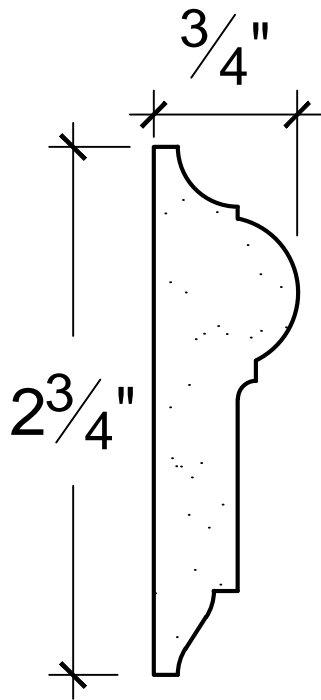

SCALE: 1:1

SCALE: 1:1

SCALE: 1:1

67 Steuben Street
Brooklyn, NY 11205
P 718.534.7000
F 718.534.7040
www.decocraftusa.com

Design Copyright © Deco Craft USA Inc.2010.All rights reserved

NAME:	PANEL	HEIGHT:	2. 3/4"
ITEM#	DC402-415	PROJECTION:	3/4"
MATERIAL:	PLASTER	FACE:	N/A
		REPEAT:	N/A
		LENGTH:	96"