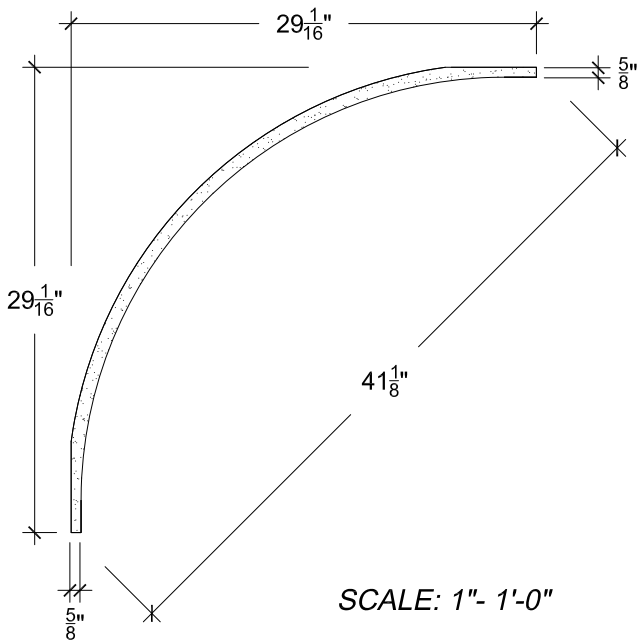

SCALE: 1"= 1'-0"

SCALE: 1"= 1'-0"

SCALE: 1"= 1'-0"

67 Steuben Street  
 Brooklyn, NY 11205  
 P 718.534.7000  
 F 718.534.7040  
 www.decocraftusa.com

Design Copyright © Deco Craft USA Inc.2010.All rights reserved

NAME:

**COVE**

ITEM#

**DC529-121**

MATERIAL:

**PLASTER**

HEIGHT:

29. 1/16"

PROJECTION:

29. 1/16"

FACE:

41. 1/8"

REPEAT:

N/A

LENGTH:

96"