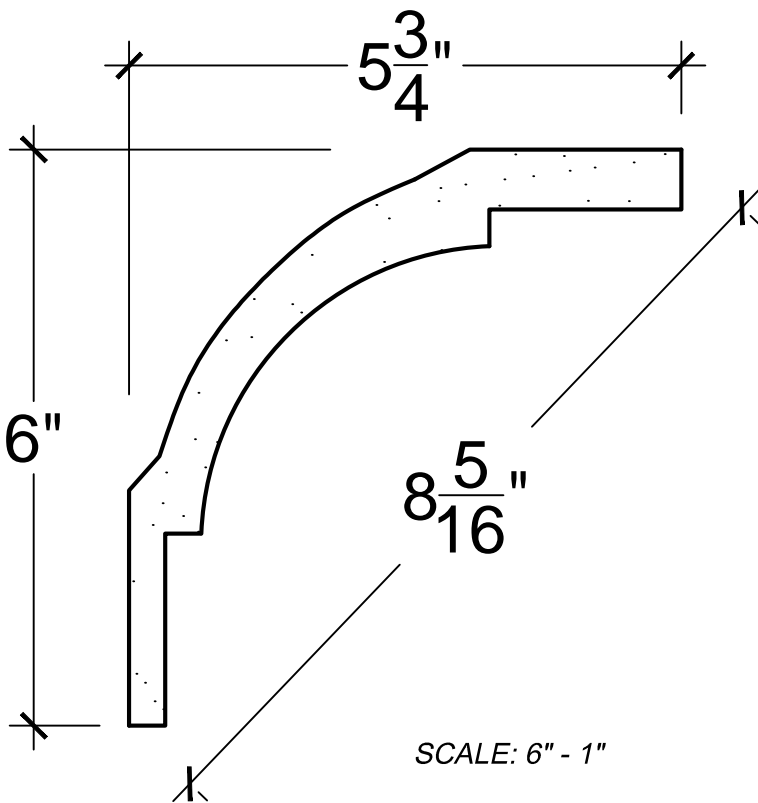

SCALE: 6" - 1"

SCALE: 6" - 1"

SCALE: 6" - 1"

67 Steuben Street
 Brooklyn, NY 11205
 P 718.534.7000
 F 718.534.7040
 www.decocraftusa.com

Design Copyright © Deco Craft USA Inc.2010.All rights reserved

NAME:

COVE

ITEM#

DC506-175D

MATERIAL:

PLASTER

HEIGHT:

6"

PROJECTION:

5. 3/4"

FACE:

8. 5/16"

REPEAT:

N/A

LENGTH:

96"