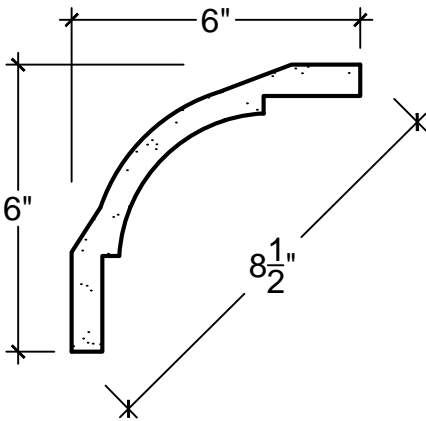

SCALE: 3" - 1"

SCALE: 3" - 1"

SCALE: 3" - 1"

67 Steuben Street
 Brooklyn, NY 11205
 P 718.534.7000
 F 718.534.7040
 www.decocraftusa.com

Design Copyright © Deco Craft USA Inc.2010.All rights reserved

NAME:

COVE

ITEM#

DC506-175C

MATERIAL:

PLASTER

HEIGHT:

6"

PROJECTION:

6"

FACE:

8. 1/2"

REPEAT:

N/A

LENGTH:

96"