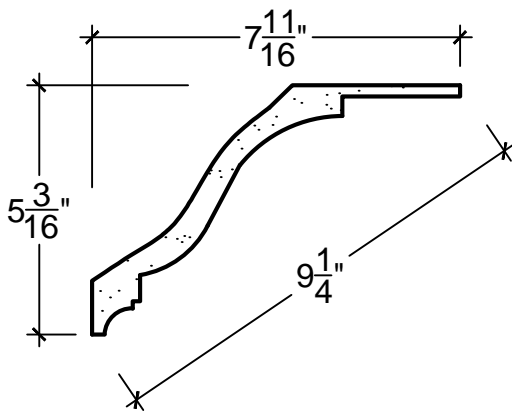

SCALE: 3" - 1"

SCALE: 3" - 1"

SCALE: 3" - 1"

67 Steuben Street  
Brooklyn, NY 11205  
P 718.534.7000  
F 718.534.7040  
www.decocraftusa.com

Design Copyright © Deco Craft USA Inc.2010.All rights reserved

NAME:

**CROWN**

ITEM#

**DC505-409**

MATERIAL:

**PLASTER**

HEIGHT:

**5. 3/16"**

PROJECTION:

**7. 11/16"**

FACE:

**9. 1/4"**

REPEAT:

**N/A**

LENGTH:

**96"**