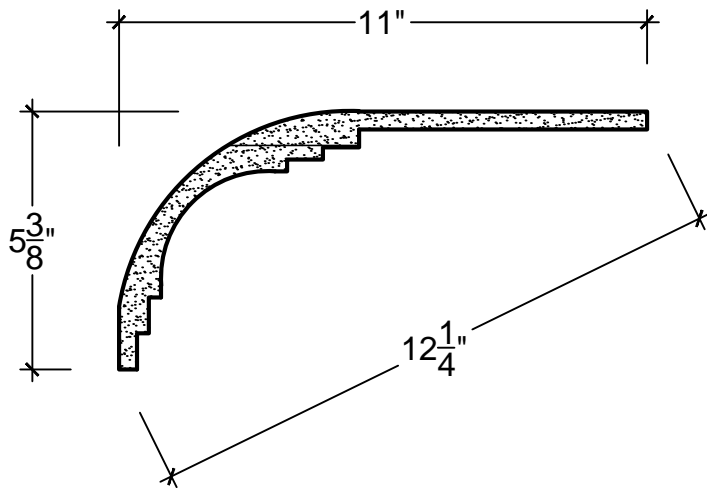

SCALE: 3" - 1"

SCALE: 3" - 1"

SCALE: 3" - 1"

67 Steuben Street
 Brooklyn, NY 11205
 P 718.534.7000
 F 718.534.7040
 www.decocraftusa.com

Design Copyright © Deco Craft USA Inc.2010.All rights reserved

NAME:

COVE

ITEM#

DC505-235

MATERIAL:

PLASTER

HEIGHT:

5. 3/8"

PROJECTION:

11"

FACE:

12. 1/4"

REPEAT:

N/A

LENGTH:

96"